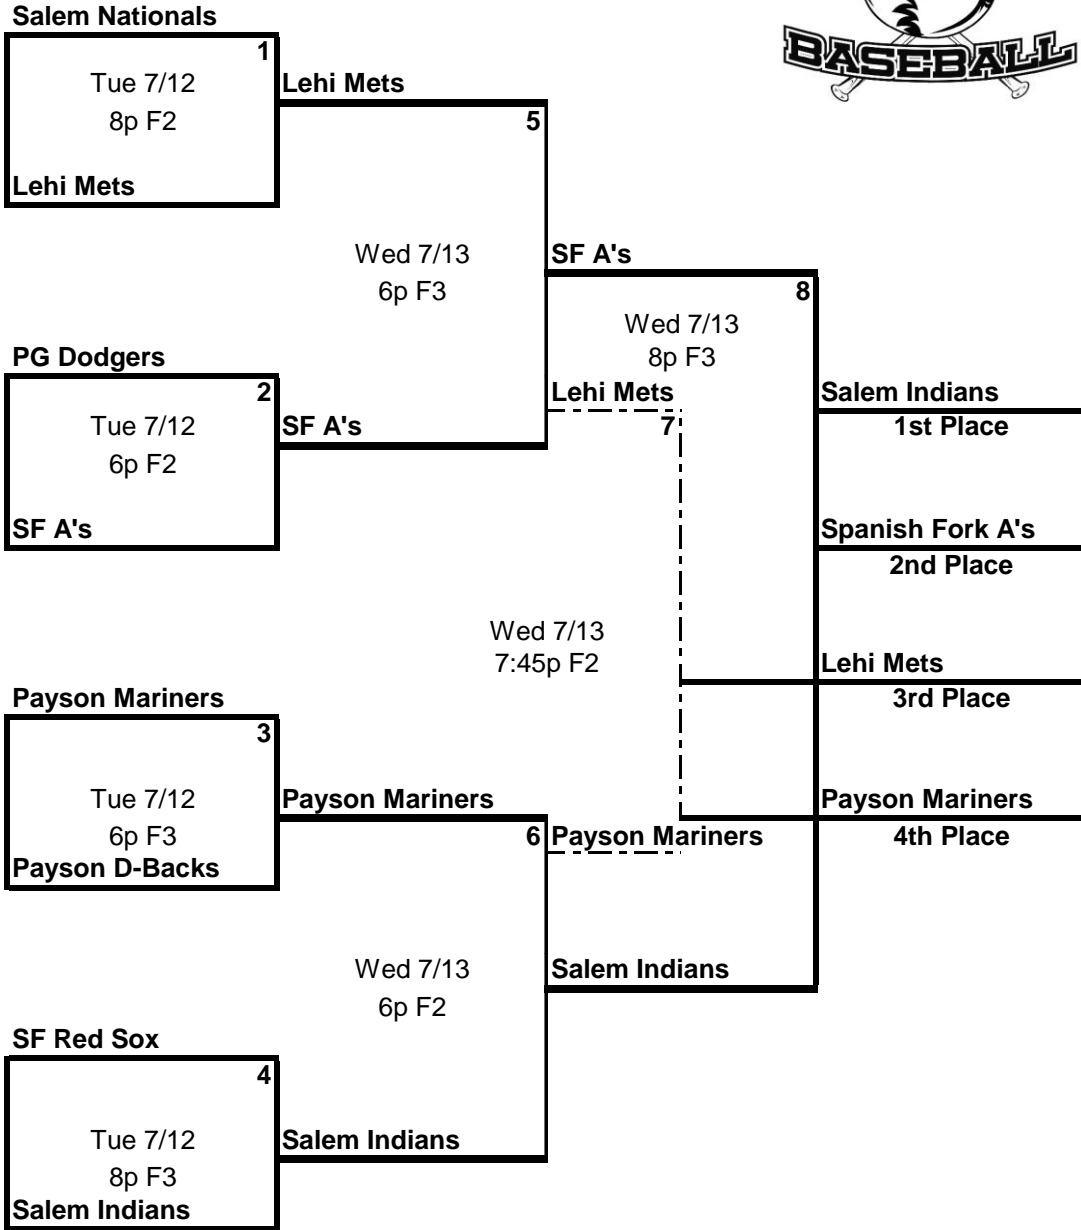

**2016 Pinto
 State Tournament
 July 11 - July 15
 Salem, Utah**

All games played at:

**Loafer View Complex
 500 East Canal Road
 Salem**