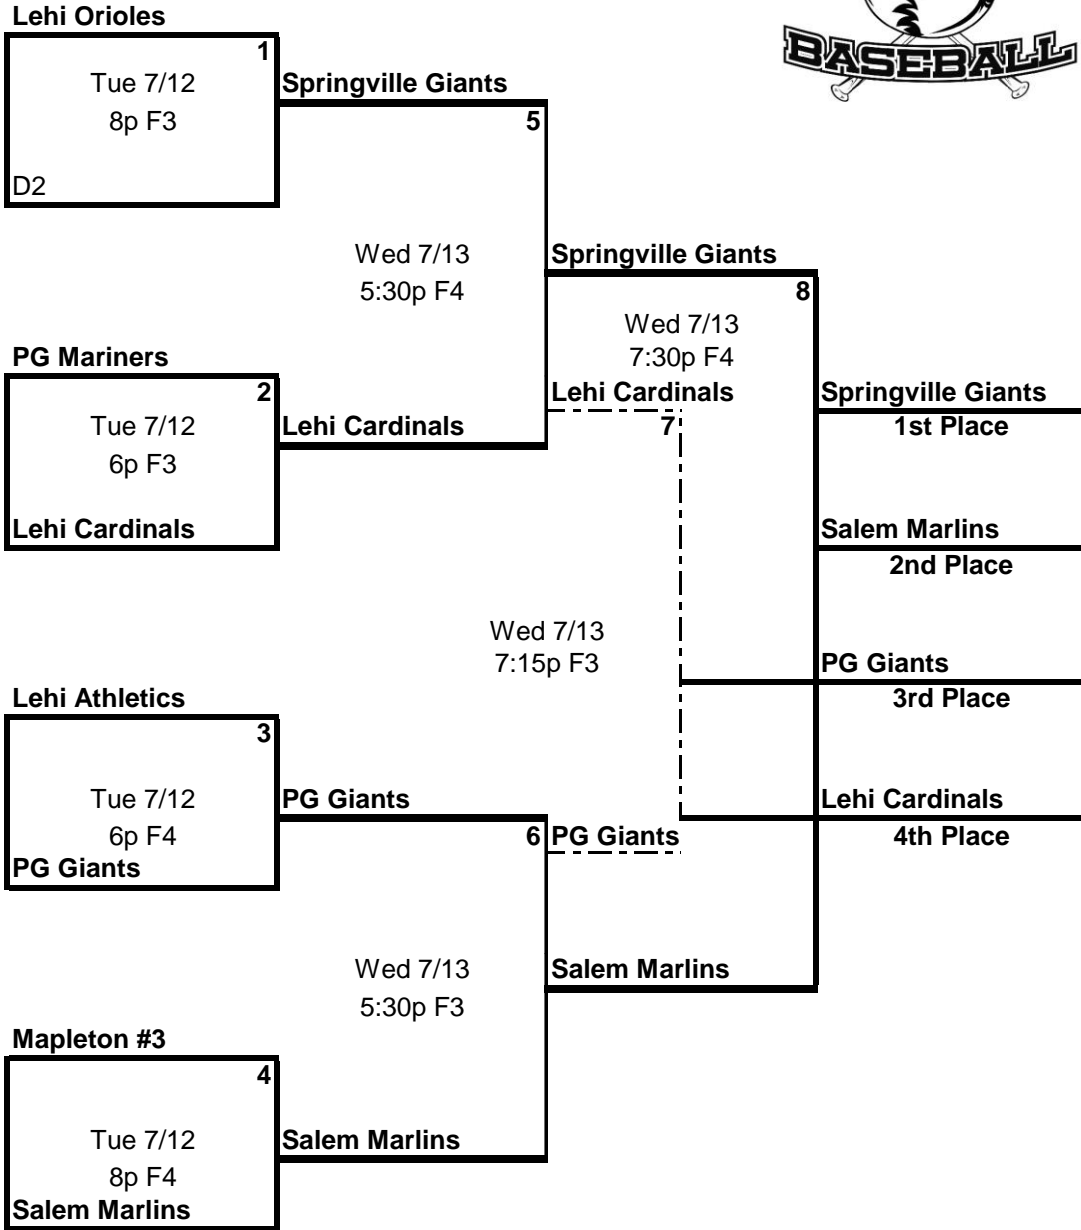

**2016 Pinto  
 State Tournament  
 July 11 - July 15  
 Lehi, Utah**

**All games played at:**

**Veterans Ball Park  
 850 West Main  
 Lehi**